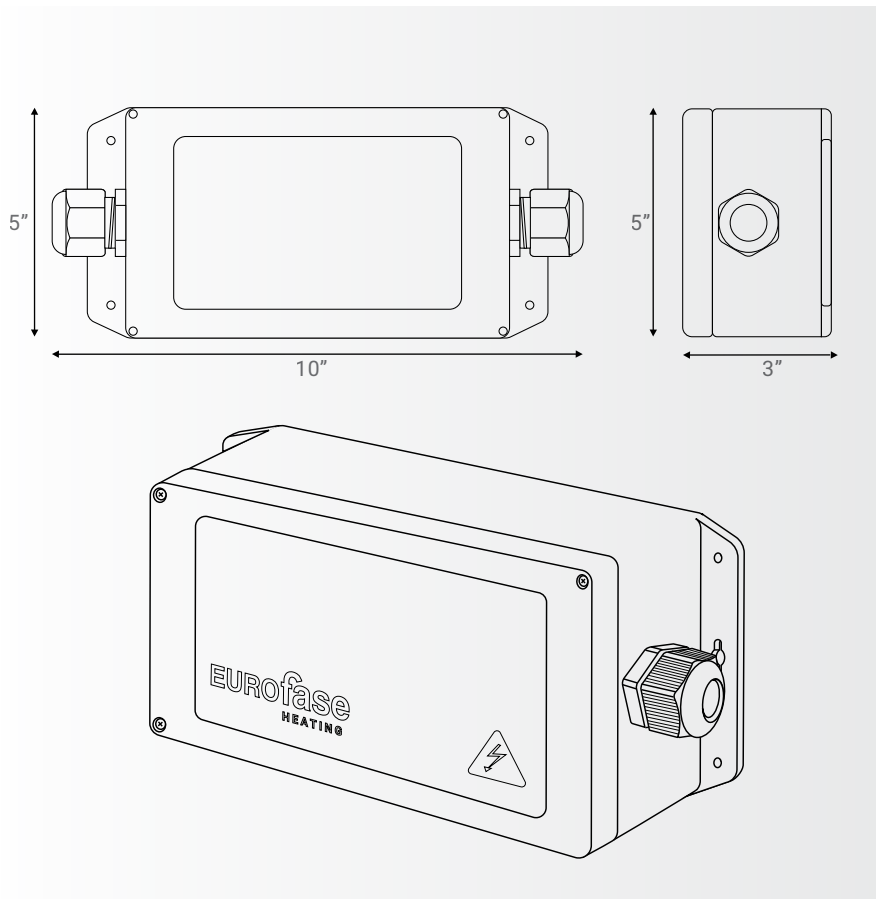

SPECIFICATIONS

ITEM NO.	EFIKWSM
COLOR	Light Grey
INPUT VOLTAGE	240V
MAX. AMPERAGE	25A
WIRELESS COMMUNICATION	Wifi, Bluetooth
MOUNTING TYPE	Surface mount
HEIGHT	5"
LENGTH	10"
WIDTH	3"
ENCLOSURE RATING	IP65
WARRANTY	3 year